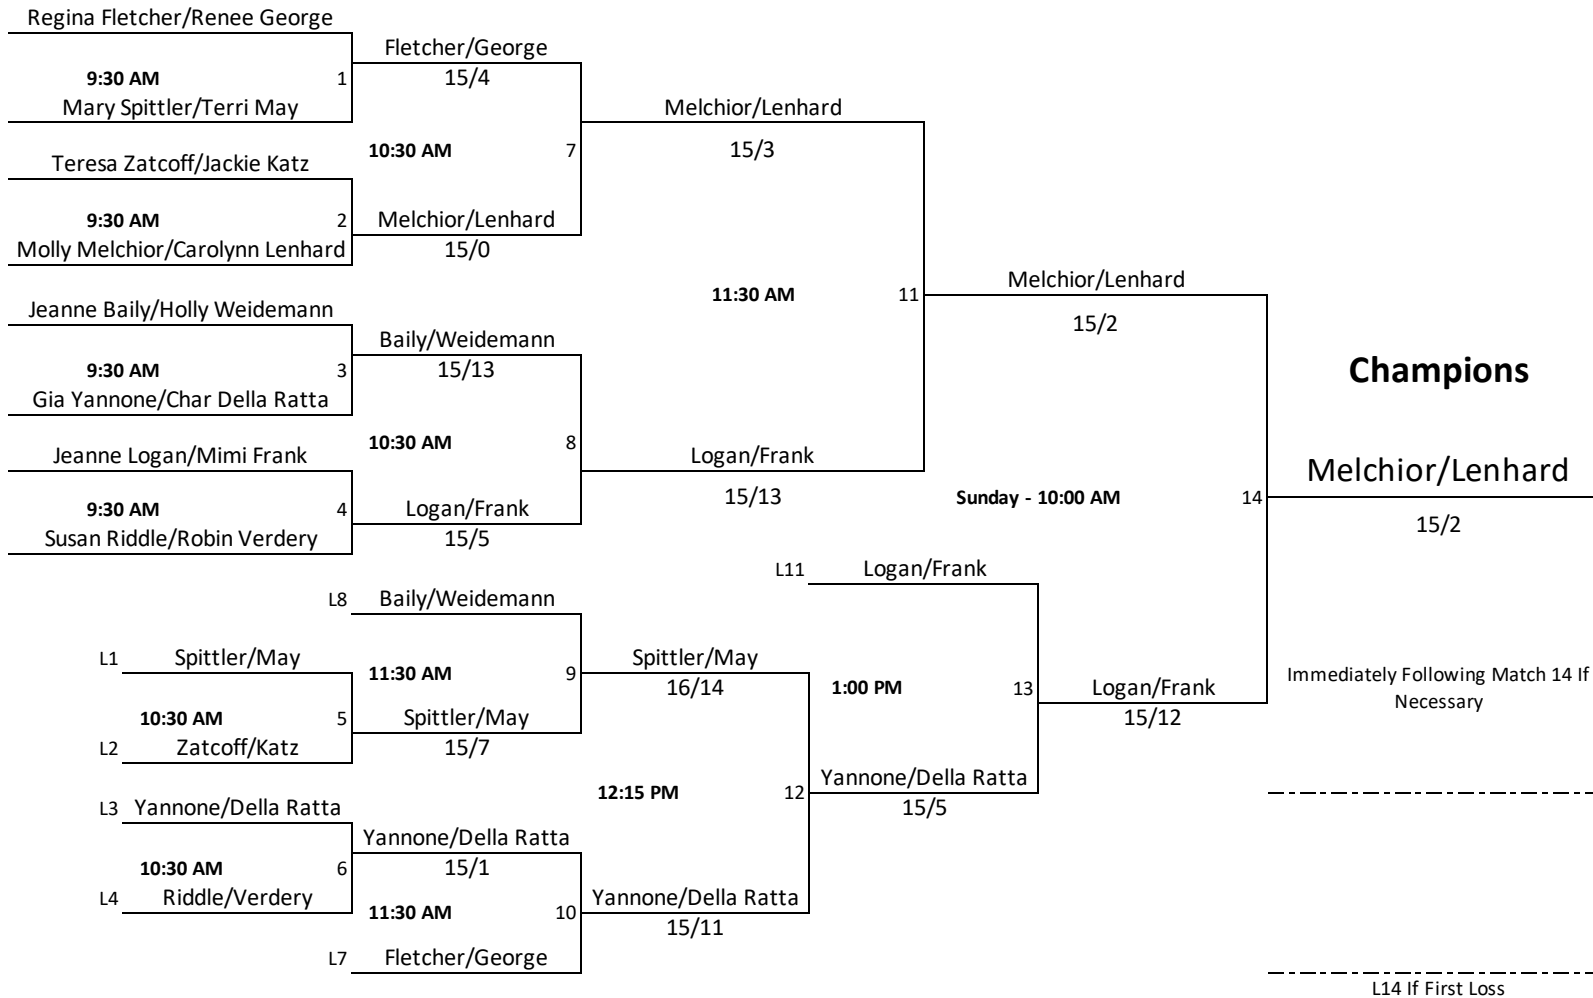

SEA COLONY *Pickleball* CLASSIC

3.5 Women's Doubles

Regina Fletcher/Renee George
9:30 AM 1
 Mary Spittler/Terri May

Fletcher/George
 15/4

Teresa Zatcoff/Jackie Katz

10:30 AM 7

Melchior/Lenhard
 15/3

9:30 AM 2
 Molly Melchior/Carolynn Lenhard

Melchior/Lenhard
 15/0

11:30 AM 11

Melchior/Lenhard
 15/2

Jeanne Baily/Holly Weidemann
9:30 AM 3
 Gia Yannone/Char Della Ratta

Baily/Weidemann
 15/13

Jeanne Logan/Mimi Frank

10:30 AM 8

Logan/Frank
 15/13

9:30 AM 4
 Susan Riddle/Robin Verdery

Logan/Frank
 15/5

Sunday - 10:00 AM 14

Melchior/Lenhard
 15/2

L8 Baily/Weidemann

L11 Logan/Frank

L1 Spittler/May

11:30 AM 9

10:30 AM 6

Yannone/Della Ratta
 15/1

L4 Riddle/Verdery

11:30 AM 10

Yannone/Della Ratta
 15/11

L7 Fletcher/George